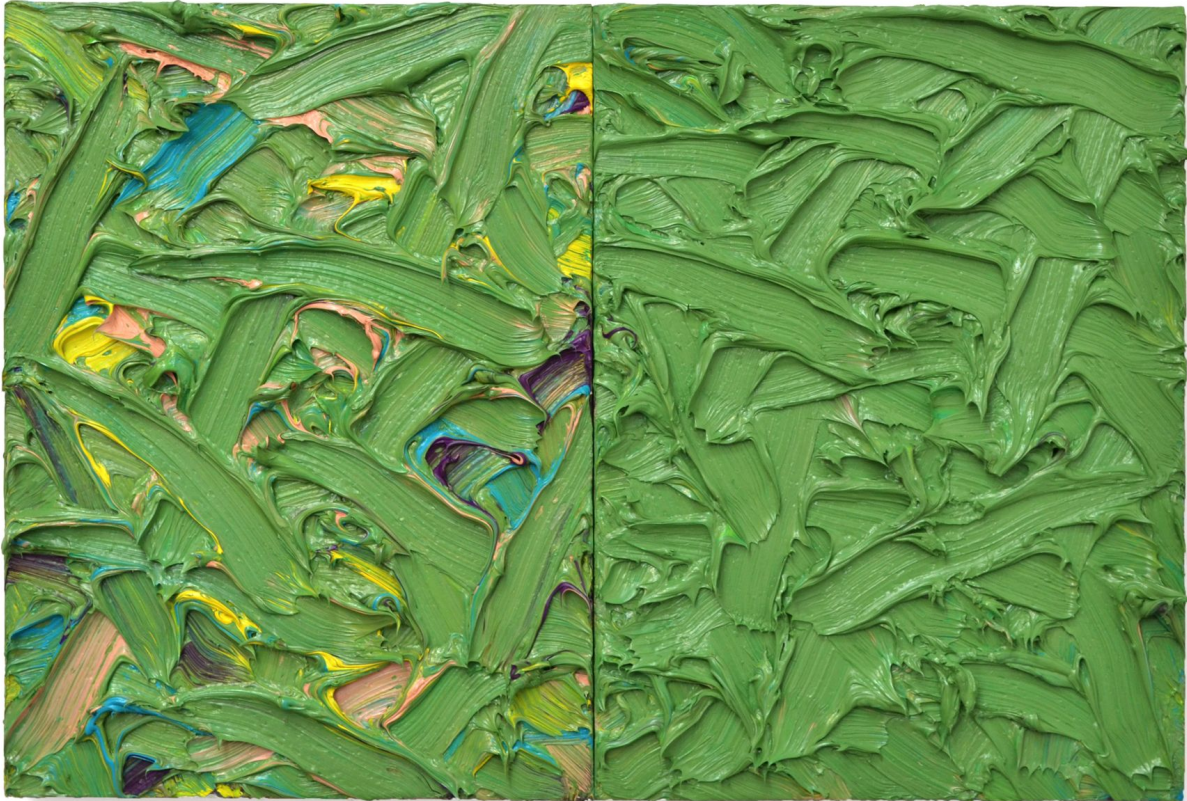

TELLURIDE GALLERY OF FINE ART

James Hayward, *ABSTRACT DIPTYCH #33*, 2016
oil on canvas on wood panels, 15 x 22 in. (38.1 x 55.9 cm)
JH000014, Price Upon Request

T. (970)728-3300
INFO@TELLURIDEGALLERY.COM
WWW.TELLURIDEGALLERY.COM
PO BOX 1900 130 EAST COLORADO AVE. TELLURIDE, CO 81435