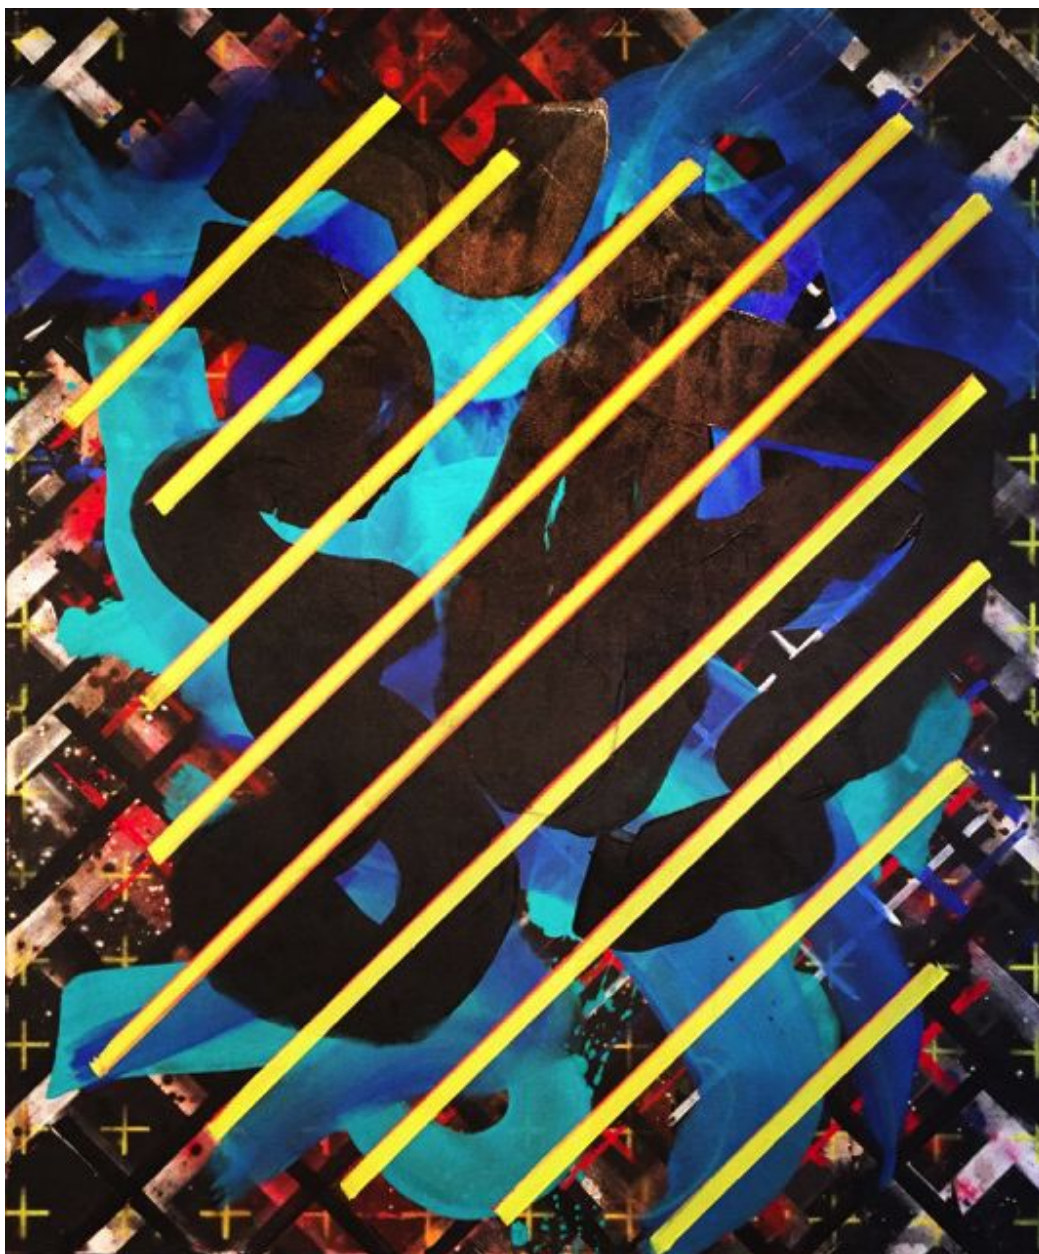

TELLURIDE GALLERY OF FINE ART

Ed Moses (1926 - 2018), *1 Grid Yes*, 2015
acrylic on canvas, 66 x 54 in. (167.6 x 137.2 cm)
EDM-000024, Price Upon Request

T. (970)728-3300
INFO@TELLURIDEGALLERY.COM
WWW.TELLURIDEGALLERY.COM
PO BOX 1900 130 EAST COLORADO AVE. TELLURIDE, CO 81435