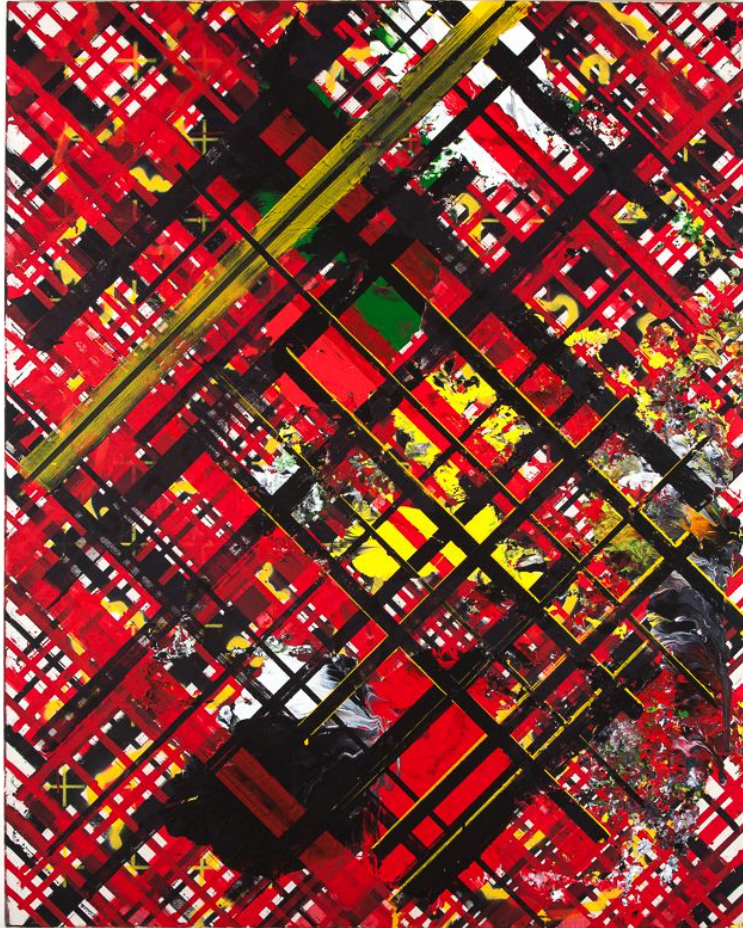

TELLURIDE GALLERY OF FINE ART

Ed Moses (1926 - 2018), *Snaes Ladd #3*, 2015-2016
acrylic on canvas, 60 x 48 in. (152.4 x 121.9 cm)
EDM-000023, Price Upon Request

T. (970)728-3300
INFO@TELLURIDEGALLERY.COM
WWW.TELLURIDEGALLERY.COM
PO BOX 1900 130 EAST COLORADO AVE. TELLURIDE, CO 81435