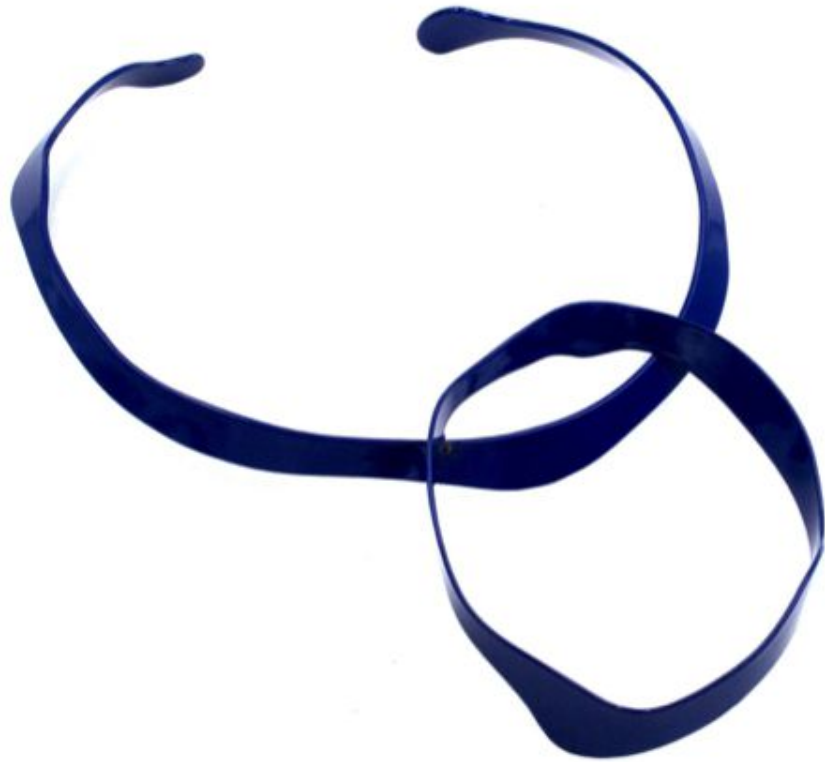

TELLURIDE GALLERY OF FINE ART

Laura Wood, *Necklace - Circle Torque Necklace, navy, brass, sterling silver, powder coat, 2019*

jewelry

LW000002, Price Upon Request

T. (970)728-3300

INFO@TELLURIDEGALLERY.COM