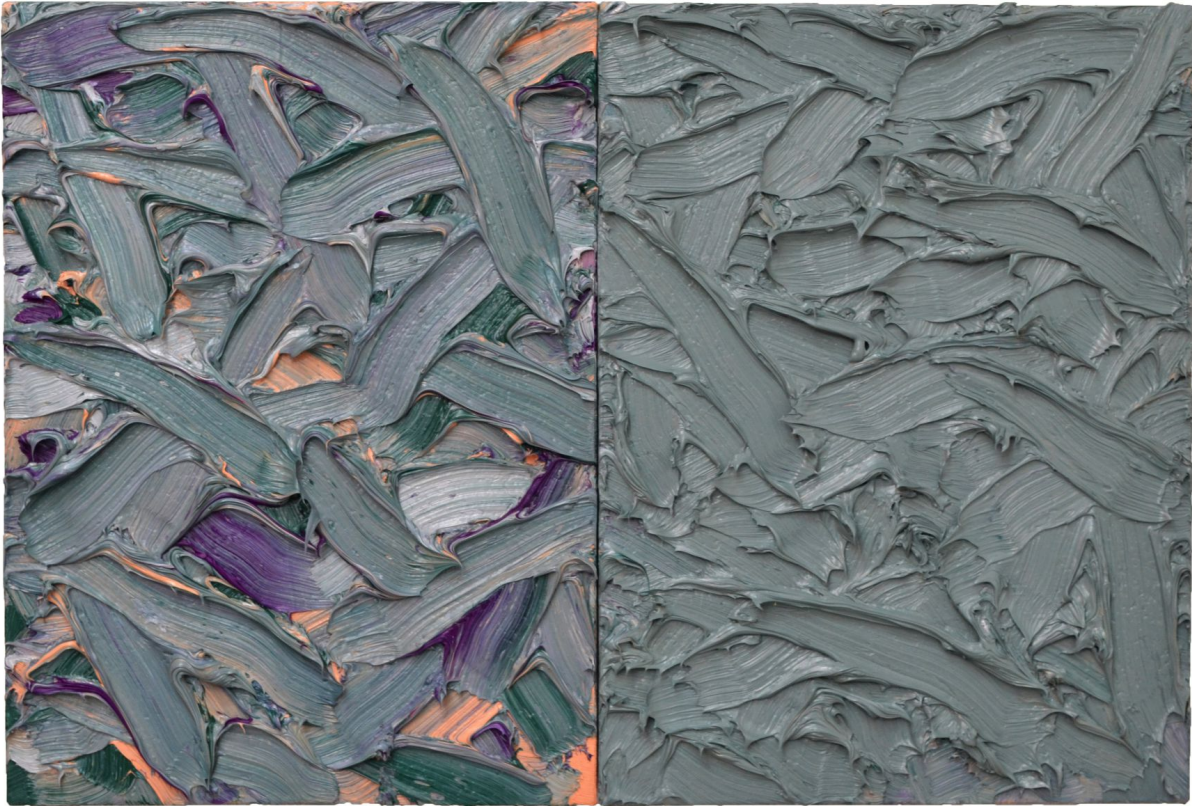

TELLURIDE GALLERY OF FINE ART

James Hayward, *ABSTRACT DIPTYCH #31*, 2016
oil on canvas on wood panels, 15 x 22 in. (38.1 x 55.9 cm)
JH000023, \$12,000

T. (970)728-3300
INFO@TELLURIDEGALLERY.COM
WWW.TELLURIDEGALLERY.COM
PO BOX 1900 130 EAST COLORADO AVE. TELLURIDE, CO 81435