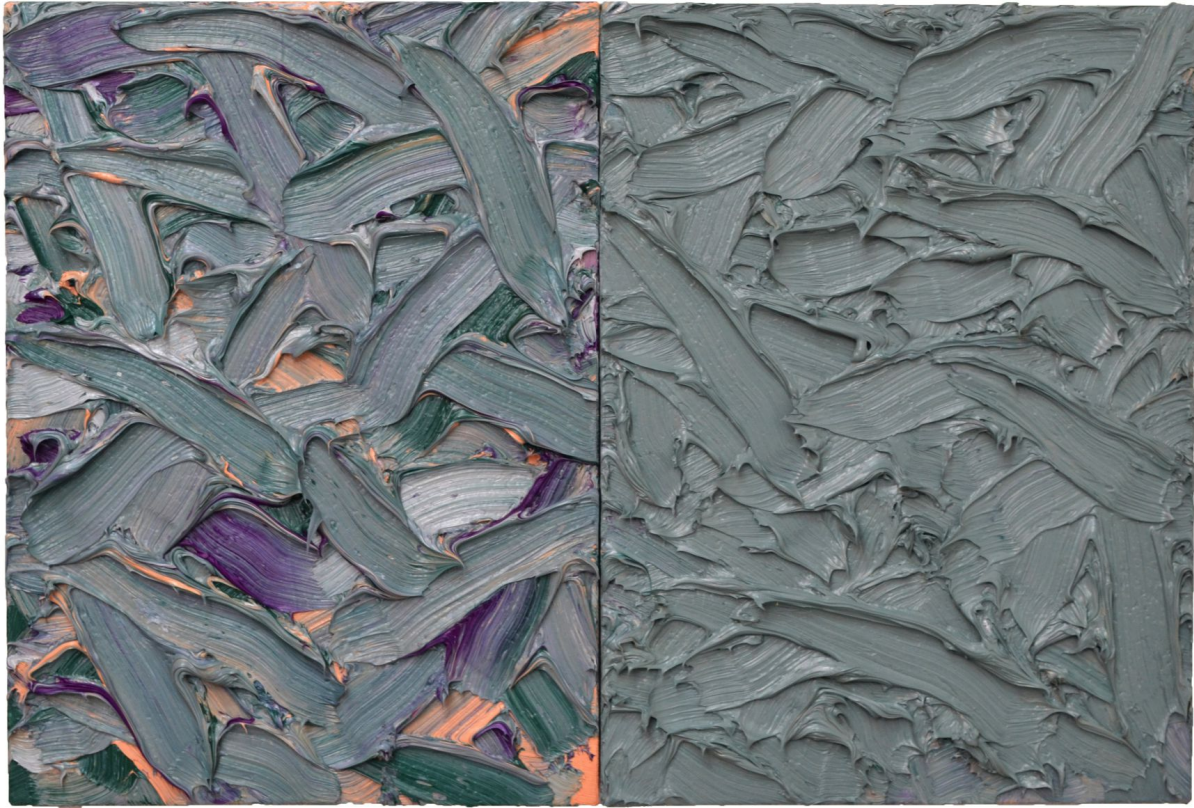

# TELLURIDE GALLERY OF FINE ART

James Hayward, *ABSTRACT DIPTYCH #31*, 2016  
oil on canvas on wood panels, 15 x 22 in. (38.1 x 55.9 cm)  
JH000023, Price Upon Request

T. (970)728-3300  
INFO@TELLURIDEGALLERY.COM  
WWW.TELLURIDEGALLERY.COM  
PO BOX 1900 130 EAST COLORADO AVE. TELLURIDE, CO 81435