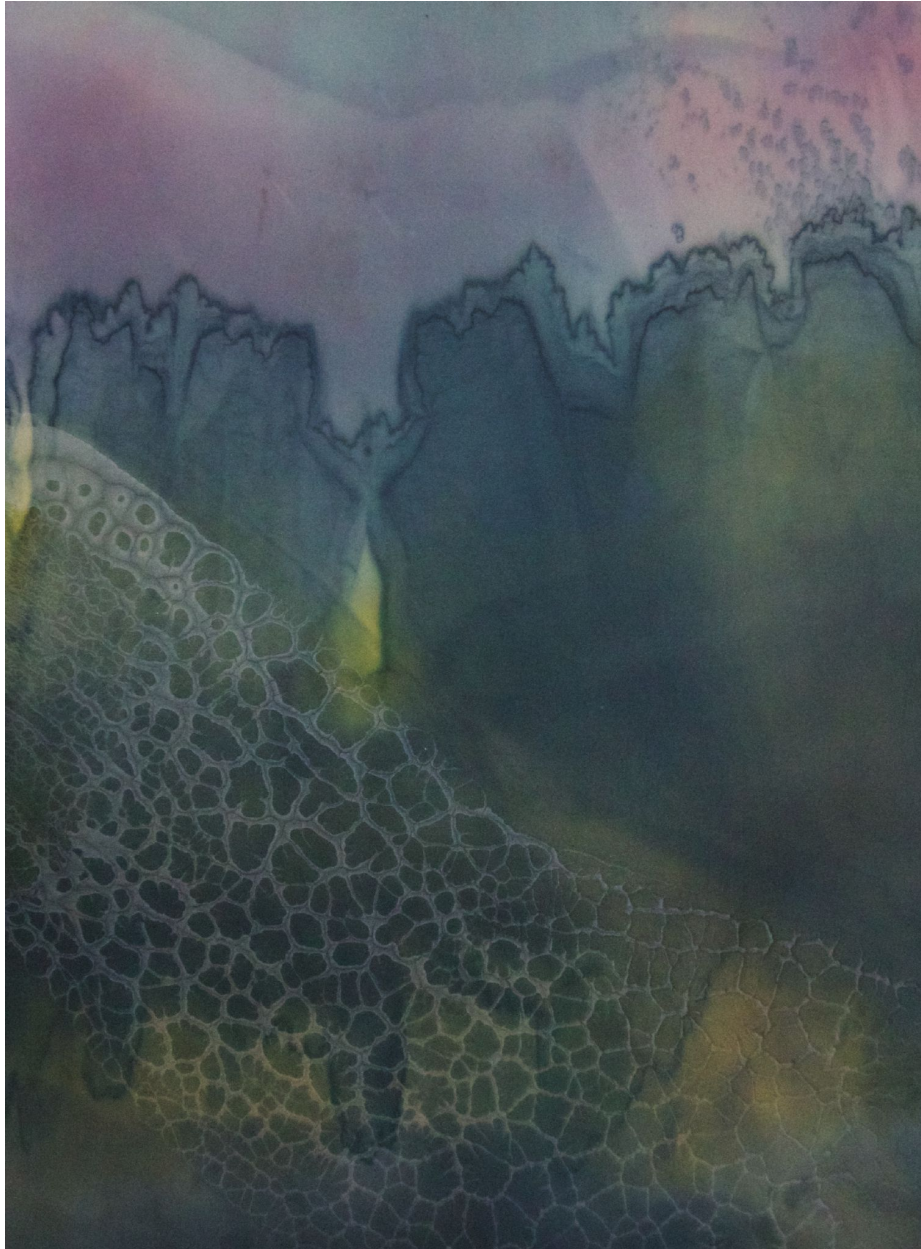

TELLURIDE GALLERY OF FINE ART

Jennifer Wolf, *Isolation S2*, 2020
minerals and dyes on silk canvas over panel, 18 x 14 in. (35.6
x 45.7 cm)
JWo000022, \$3,000

T. (970)728-3300
INFO@TELLURIDEGALLERY.COM
WWW.TELLURIDEGALLERY.COM
PO BOX 1900 130 EAST COLORADO AVE. TELLURIDE, CO 81435