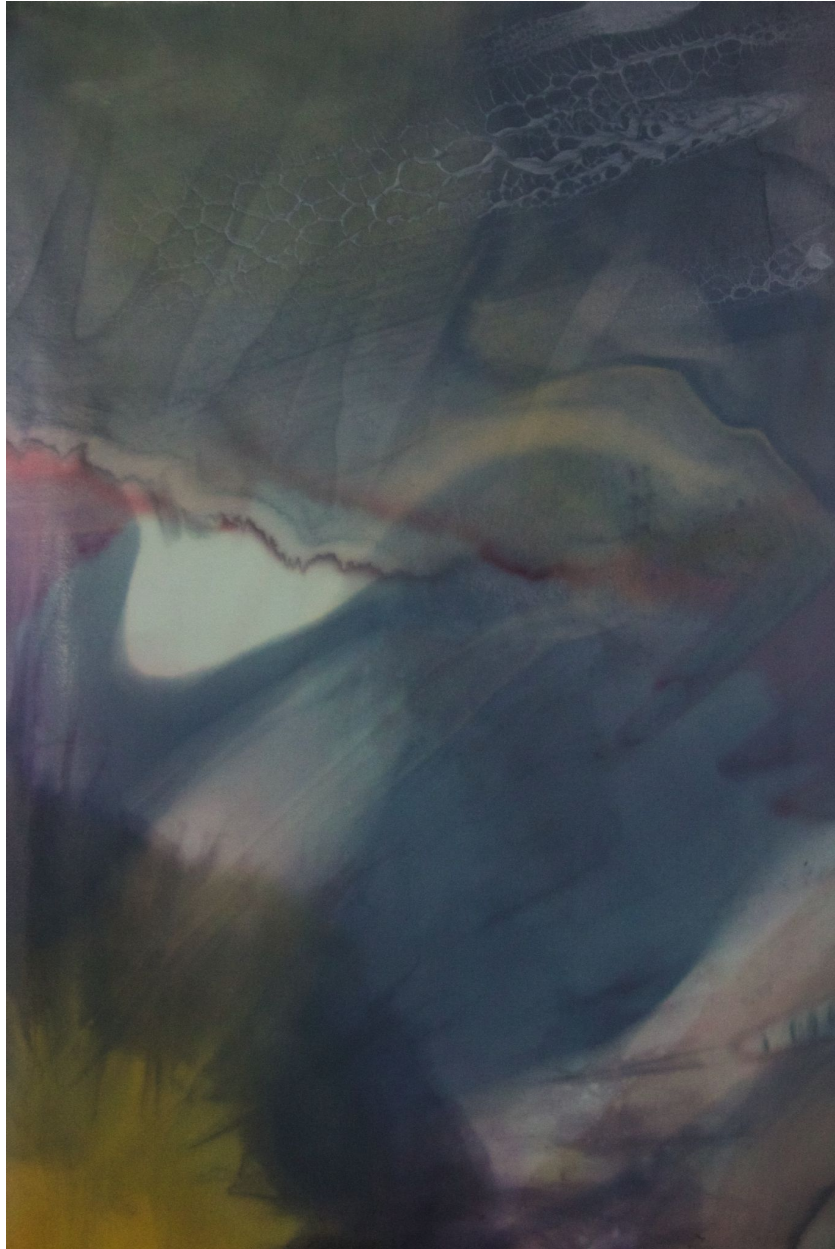

TELLURIDE GALLERY OF FINE ART

Jennifer Wolf, *Isolation S4*, 2020
minerals and dyes on silk canvas over panel, 24 x 16
in. (61 x 40.6 cm)
JWo000021, \$4,000

T. (970)728-3300
INFO@TELLURIDEGALLERY.COM
WWW.TELLURIDEGALLERY.COM
PO BOX 1900 130 EAST COLORADO AVE. TELLURIDE, CO 81435