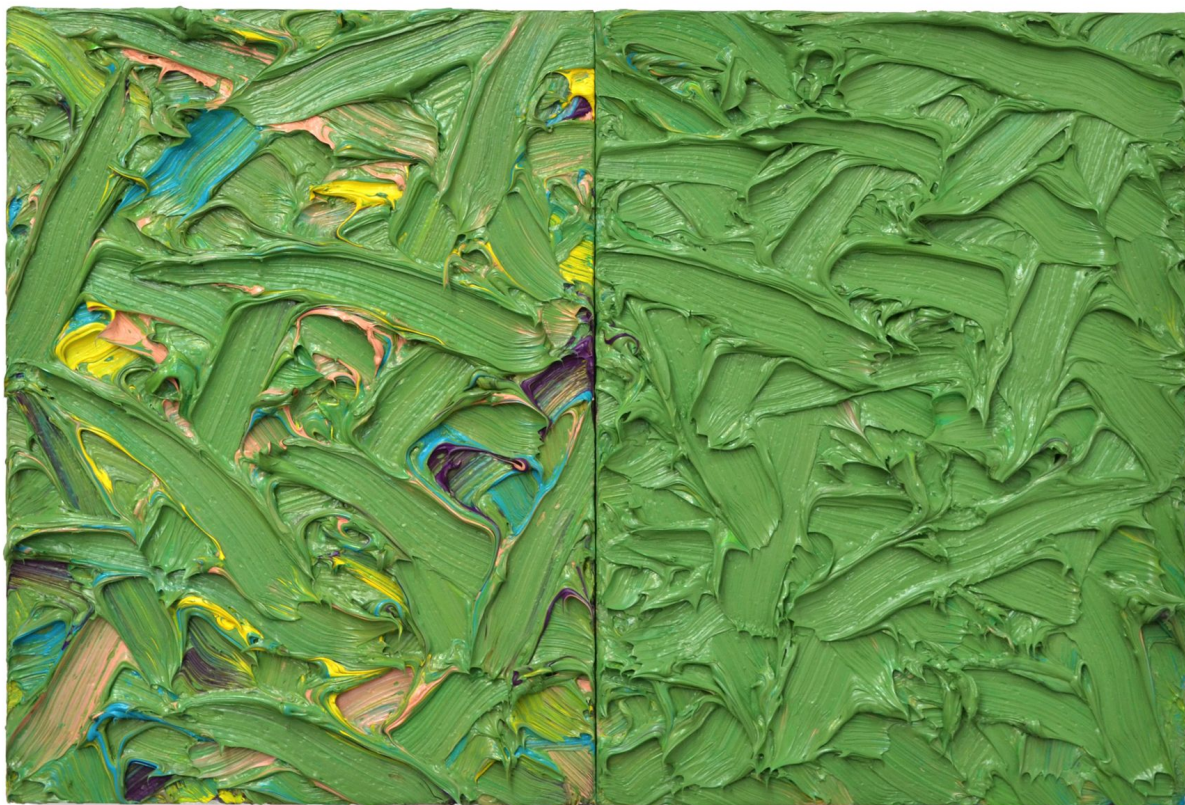

# TELLURIDE GALLERY OF FINE ART

James Hayward, *ABSTRACT DIPTYCH #33*, 2016  
oil on canvas on wood panels, 15 x 22 in. (38.1 x 55.9 cm)  
JH000014, \$12,000

T. (970)728-3300  
INFO@TELLURIDEGALLERY.COM  
WWW.TELLURIDEGALLERY.COM  
PO BOX 1900 130 EAST COLORADO AVE. TELLURIDE, CO 81435