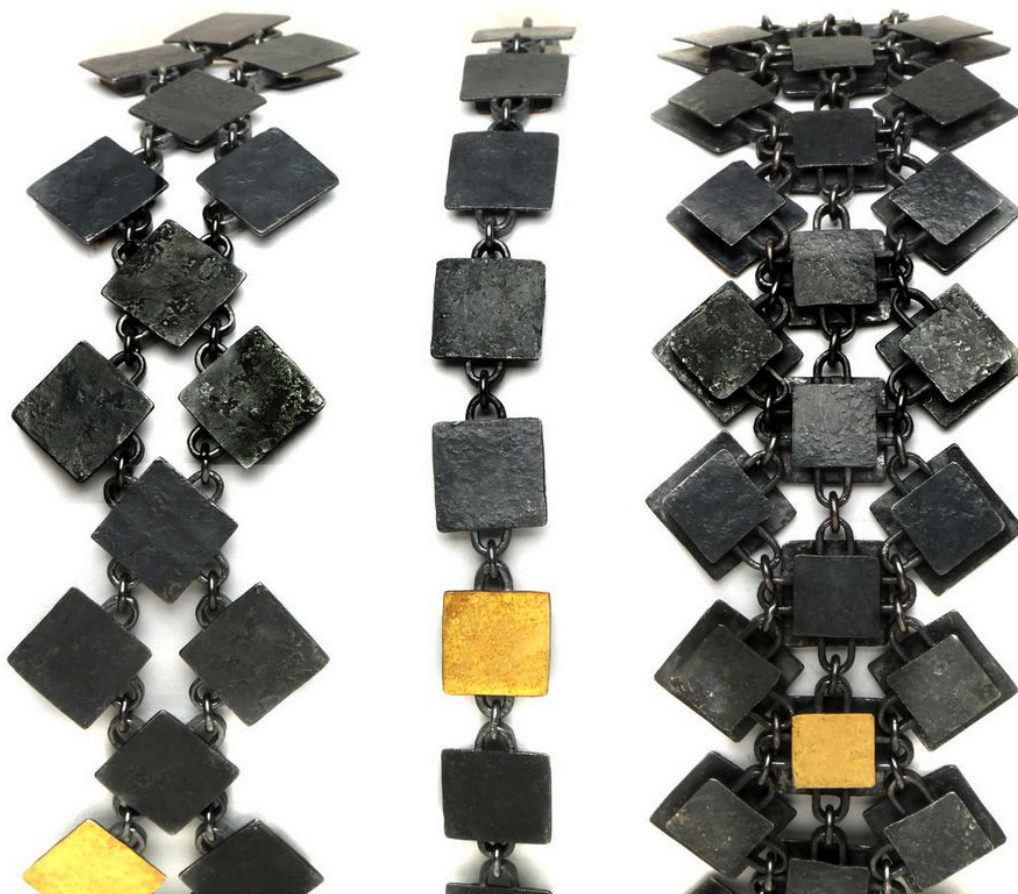

TELLURIDE GALLERY OF FINE ART

Biba Schutz, *bracelet 4-cs-1g- 1 row square elements with 2 22k gold bi metal squares, oxidized sterling silver with magnetic clasp and locking chain*, 2017

jewelry

000028, \$1,105