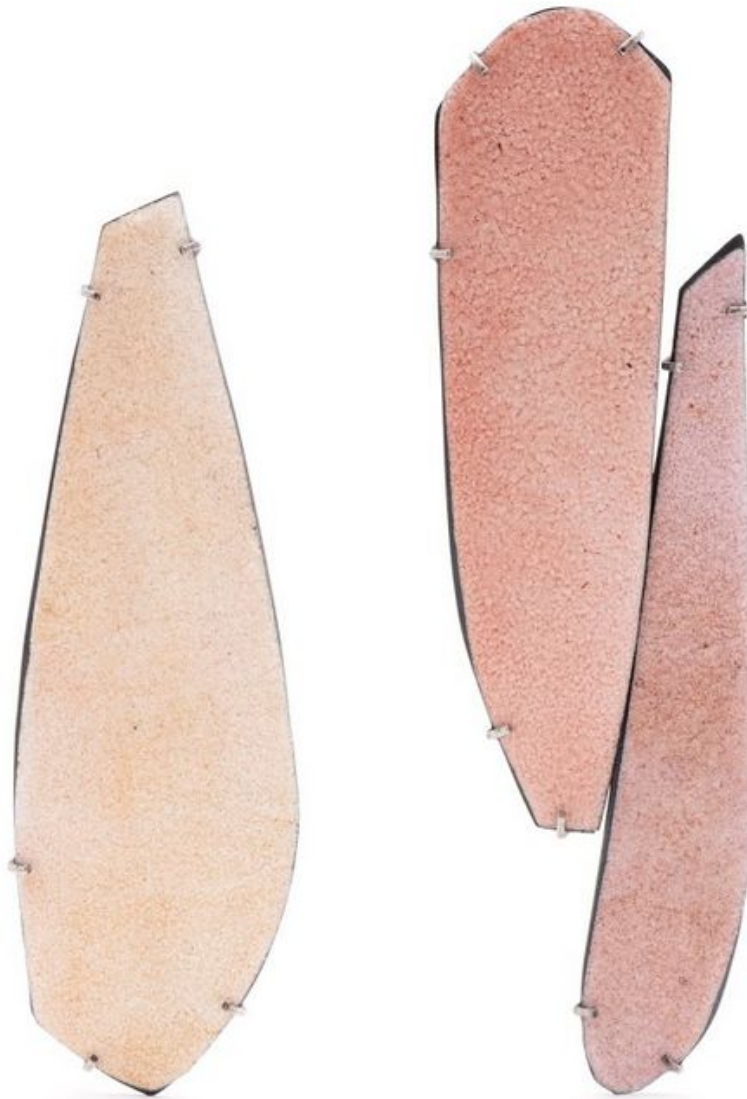

# TELLURIDE GALLERY OF FINE ART

Laura Wood, *Purlieus Earrings, Asymmetrical*  
enamel on copper, sterling silver  
LW000115, \$450

T. (970)728-3300  
INFO@TELLURIDEGALLERY.COM  
WWW.TELLURIDEGALLERY.COM  
PO BOX 1900 130 EAST COLORADO AVE. TELLURIDE, CO 81435